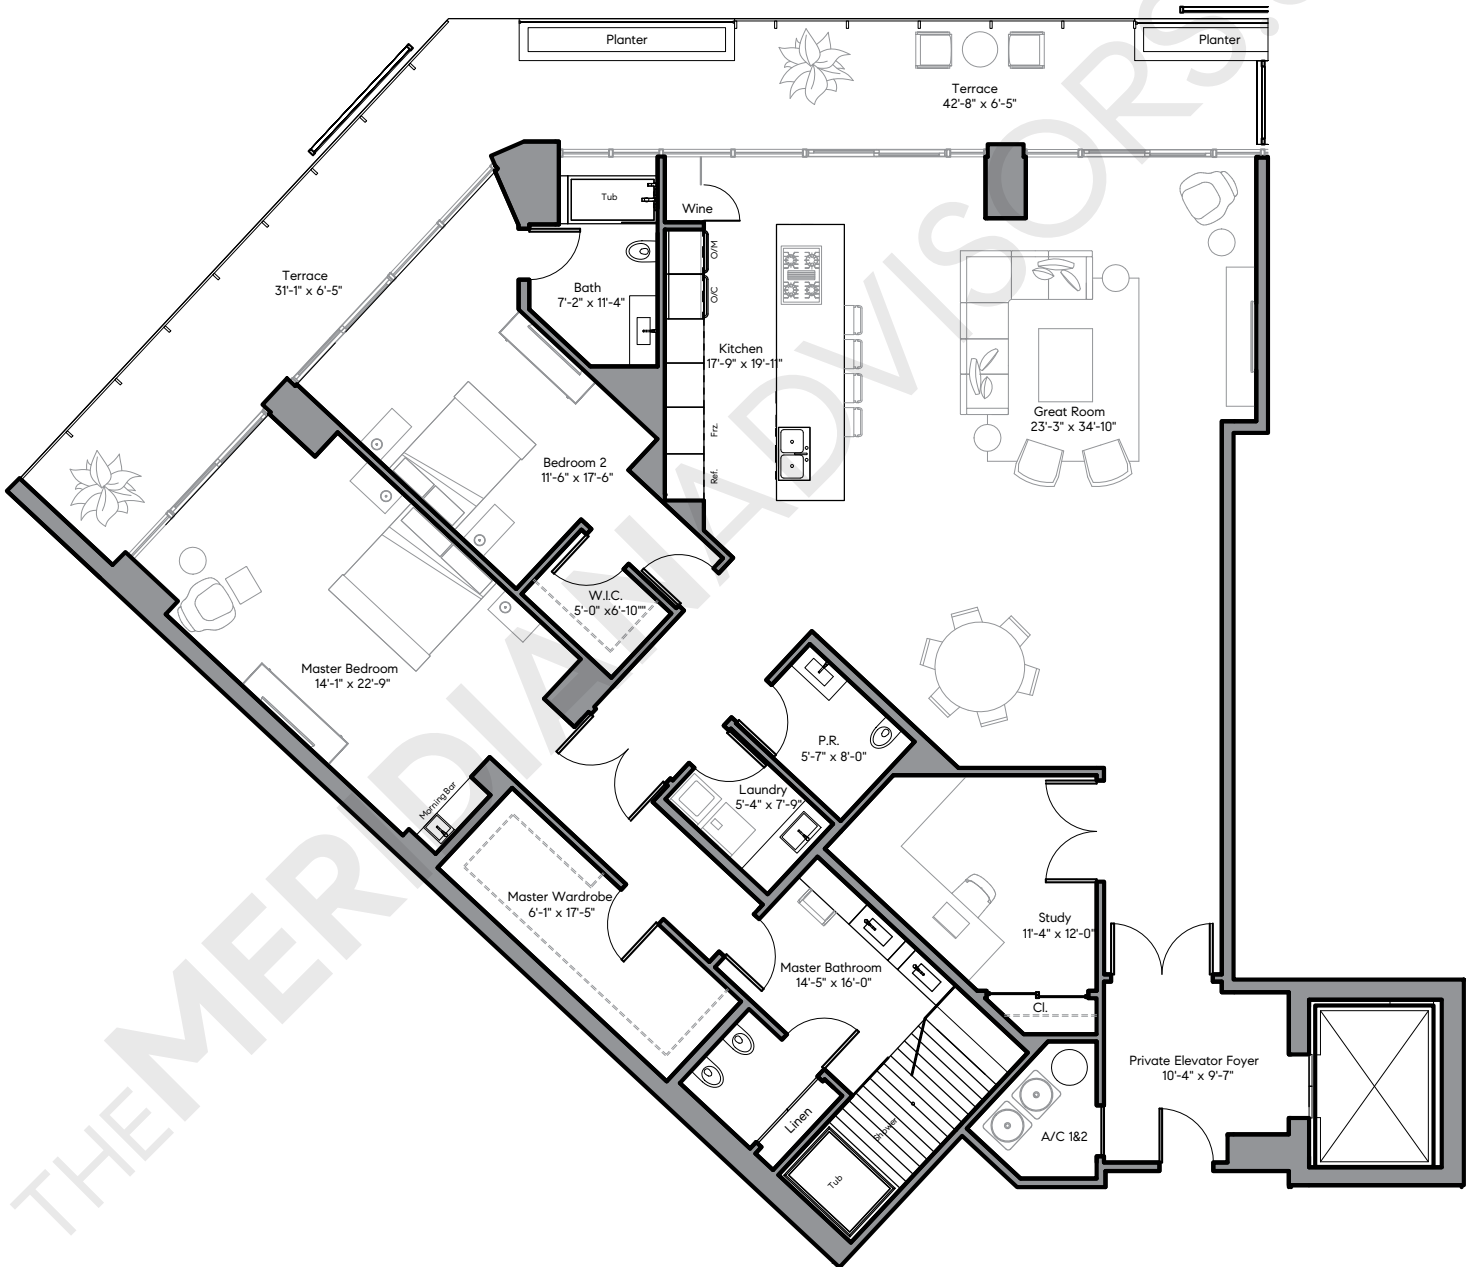

Ritz Carlton Residences Miami Beach

4701 N Meridian Avenue
Mid-Beach, Miami Beach

TheMeridianAdvisors.com
305.537.6795

Closing Homes, Opening Doors

Floor Plan C6 Residences 205, 305

	Residence 205			Residences 305		
	Area	Sq. Ft.	Sq. M.	Area	Sq. Ft.	Sq. M.
2 Bedrooms	Int.	2,861	265	Int.	2,844	264
2.5 Bathrooms	Ext.	426	40	Ext.	357	33
1 Study	Total	3,287	305	Total	3,201	297

All dimensions are approximate and all floor plans and development plans are subject to change without notice.